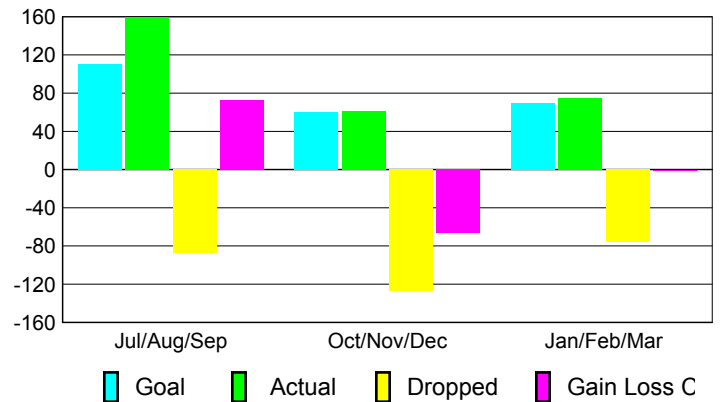

Membership Results 2009-2010

Goal, New, Dropped, Gain/Loss