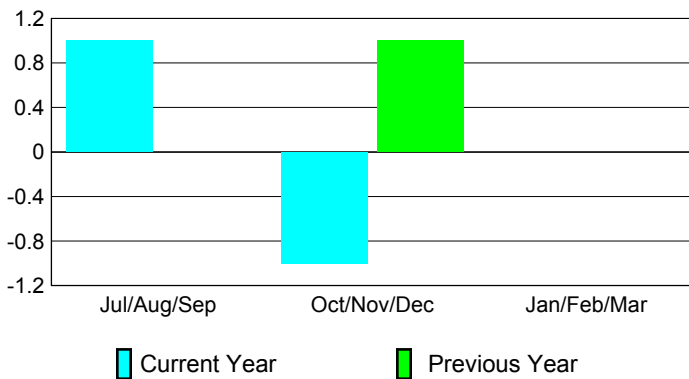

2009-2010 GMT Quarterly Report for District (or Undistricted) **District 334 A**

GMT: **Junichi Takata**

Location: **JAPAN**

GMT CA: **5**

CLUBS

Club Results
2009-2010

Clubs
2008-2009

Month	New Club Goal	Actual New Clubs	Actual Dropped Clubs	Gain/Loss of Clubs	Gain/Loss of Clubs
Jul/Aug/Sep	1	1	0	1	0
Oct/Nov/Dec	0	0	-1	-1	1
Jan/Feb/Mar	1	0	0	0	0
Totals	2	1	-1	0	1

Club Results 2009-2010

Goal, New, Dropped, Gain/Loss

Comparison of Club Gain/Loss

Current Year Compared to the Previous Year

YTD Status Quo Clubs 2009-2010

Status Quo Clubs Compared to Status Quo Members

MEMBERSHIP