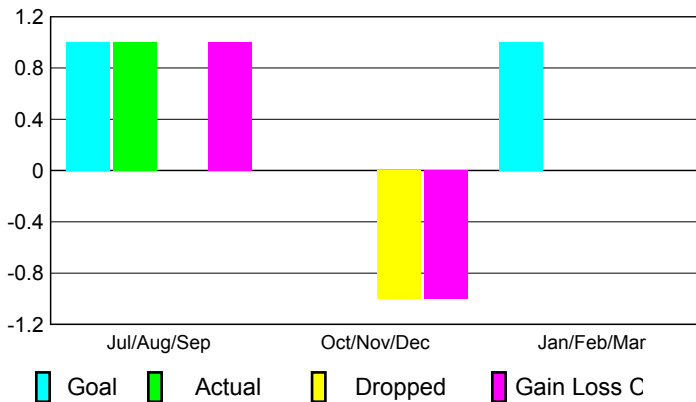

2009-2010 GMT Quarterly Report for District (or Undistricted) **District 334 A**

GMT: **Junichi Takata**

Location: **JAPAN**

GMT CA: **5**

CLUBS

Club Results
2009-2010

Clubs
2008-2009

Month	New Club Goal	Actual New Clubs	Actual Dropped Clubs	Gain/Loss of Clubs	Gain/Loss of Clubs
Jul/Aug/Sep	1	1	0	1	0
Oct/Nov/Dec	0	0	-1	-1	1
Jan/Feb/Mar	1	0	0	0	0
Totals	2	1	-1	0	1

Club Results 2009-2010

Goal, New, Dropped, Gain/Loss

Comparison of Club Gain/Loss

Current Year Compared to the Previous Year

YTD Status Quo Clubs 2009-2010

Status Quo Clubs Compared to Status Quo Members

MEMBERSHIP