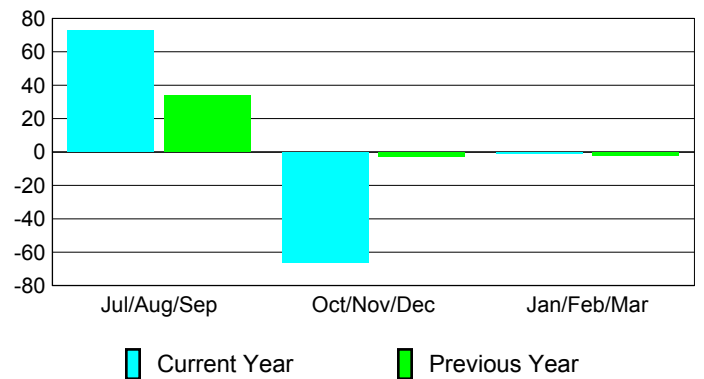

Comparison of Membership Gain/Loss

Current Year Compared to the Previous Year